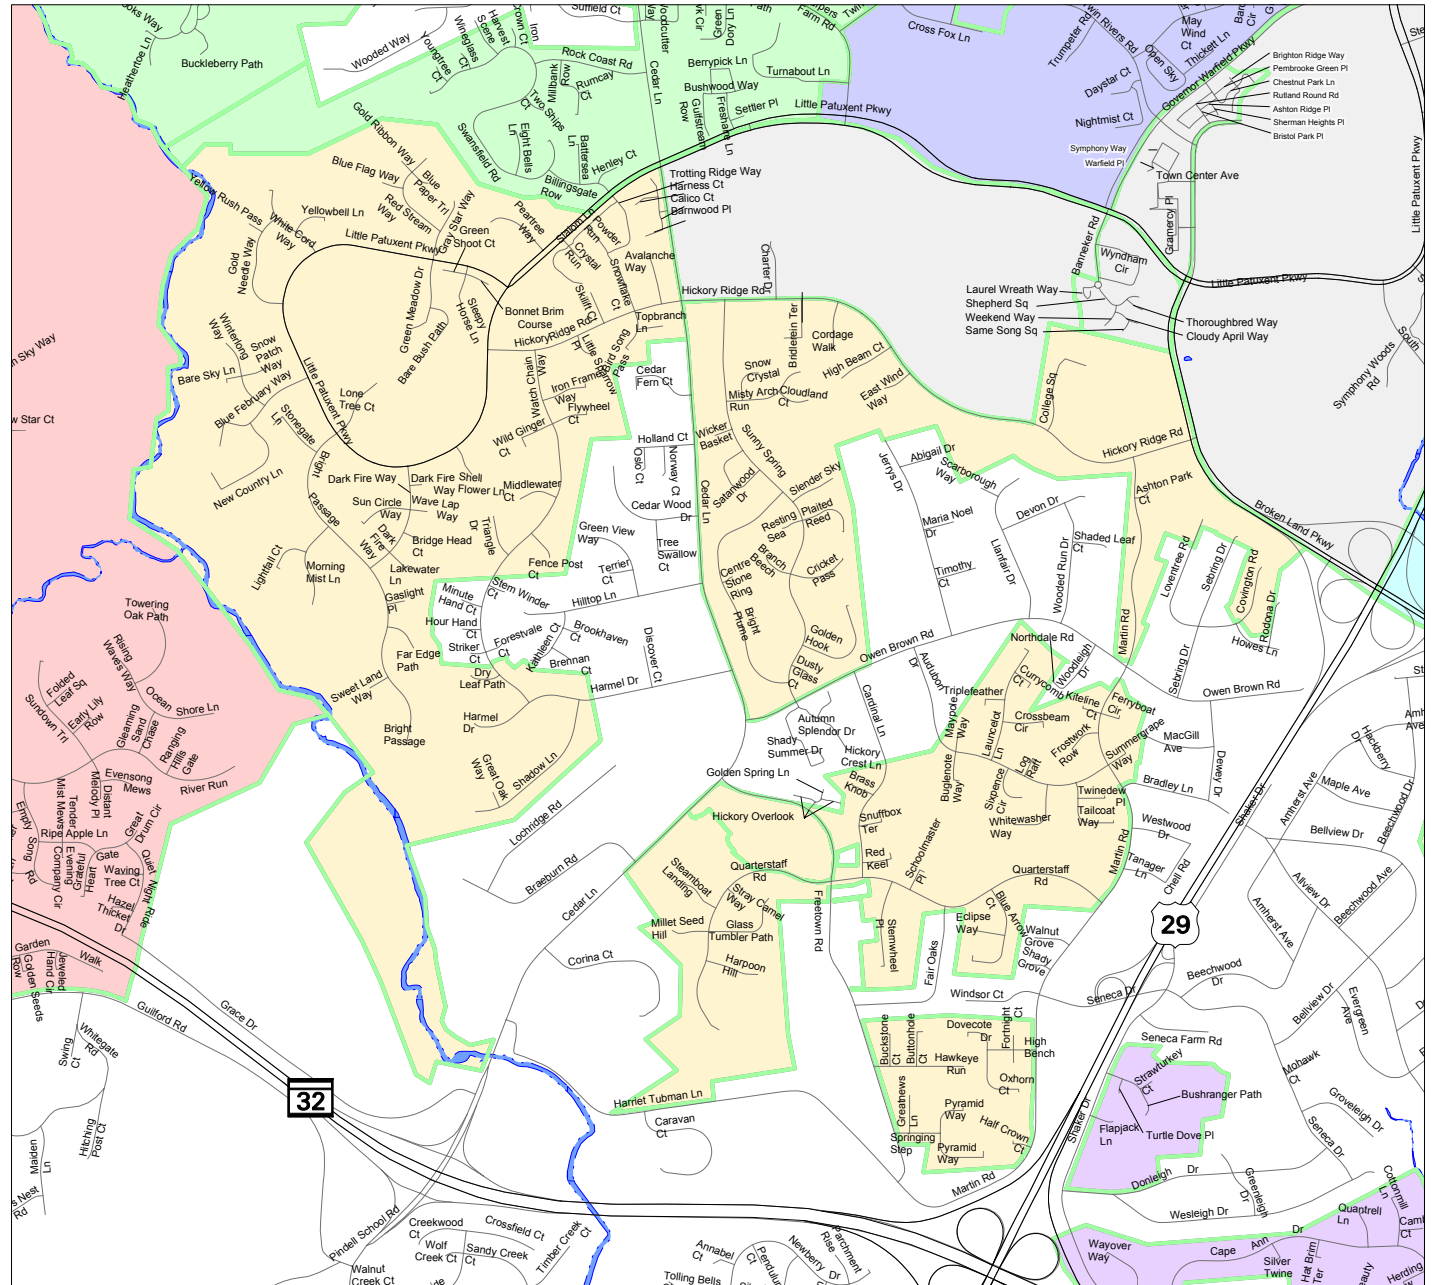

Features Legend

-  Water Bodies
-  Roads

Columbia Villages

-  Commercial Areas
-  Dorsey Search
-  Harpers Choice
-  Hickory Ridge
-  Kings Contrivance
-  Long Reach
-  Oakland Mills
-  Owen Brown
-  River Hill
-  Town Center
-  Wilde Lake
-  Neighborhood Boundary

DISCLAIMER: Howard County, Maryland assumes no responsibility for the accuracy of this map or the information contained herein or derived there from. The user assumes all risks and liabilities whatsoever resulting from or arising out of the use of this map. There are no oral agreements or warranties relating to the use of this map.